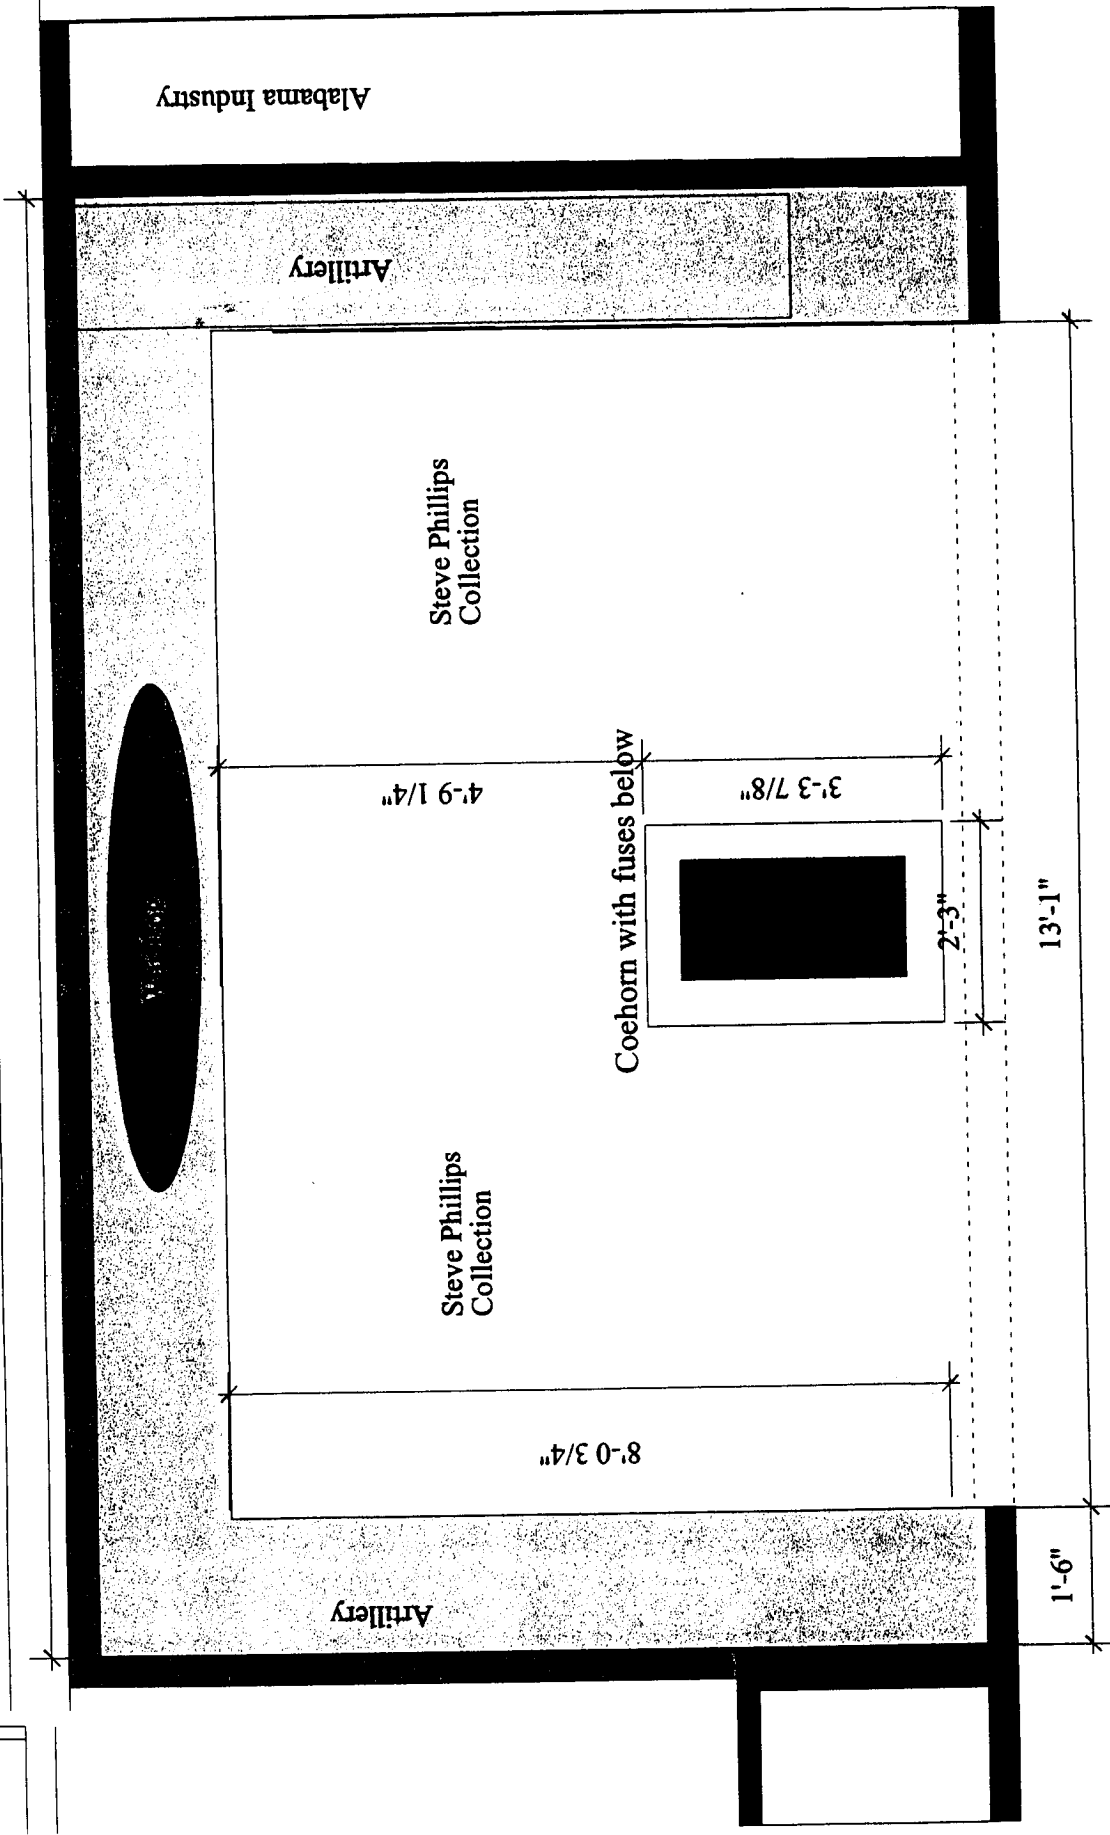

Good

16'-1 1/4"

www.eclecticgroup.com

CONFEDERATE MEMORIAL PARK

Artillery Floorplan Concept | 05/29/03 | 1/2" = 1'-0"